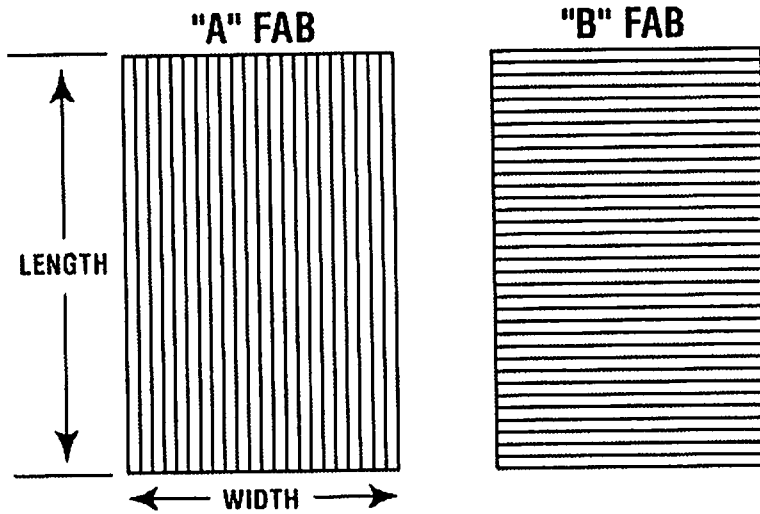

LIGHTING PLASTICS OF MINNESOTA

3326 GORHAM AVENUE, ST. LOUIS PARK, MINNESOTA 55426

(952) 920-1400 • 800-827-5367 • FAX (952) 920-7100

SPECIALISTS IN FIXTURE REPLACEMENT LENSES