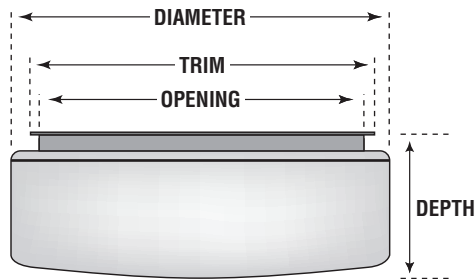

Polycarbonate diffusers are available in some sizes. Minimums may apply. Contact LPM with your requirements

### 1. **Circline** Measure diameter, trim size, opening, and depth:

Diameter

Opening

Trim size

Depth

### 1. **Cloudlite** Measure diameter, trim size, opening, and depth:

Diameter

Opening

Trim size

Depth

White material only