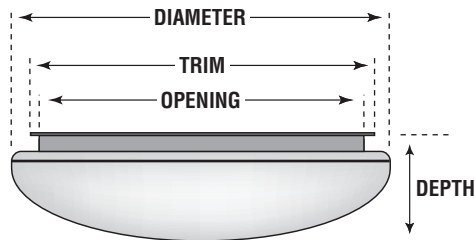

### 1. **Circline** Measure diameter, trim size, opening, and depth:

Diameter

Opening

Trim size

Depth

### 1. **Cloudlite** Measure diameter, trim size, opening, and depth:

Diameter

Opening

Trim size

Depth

White material only